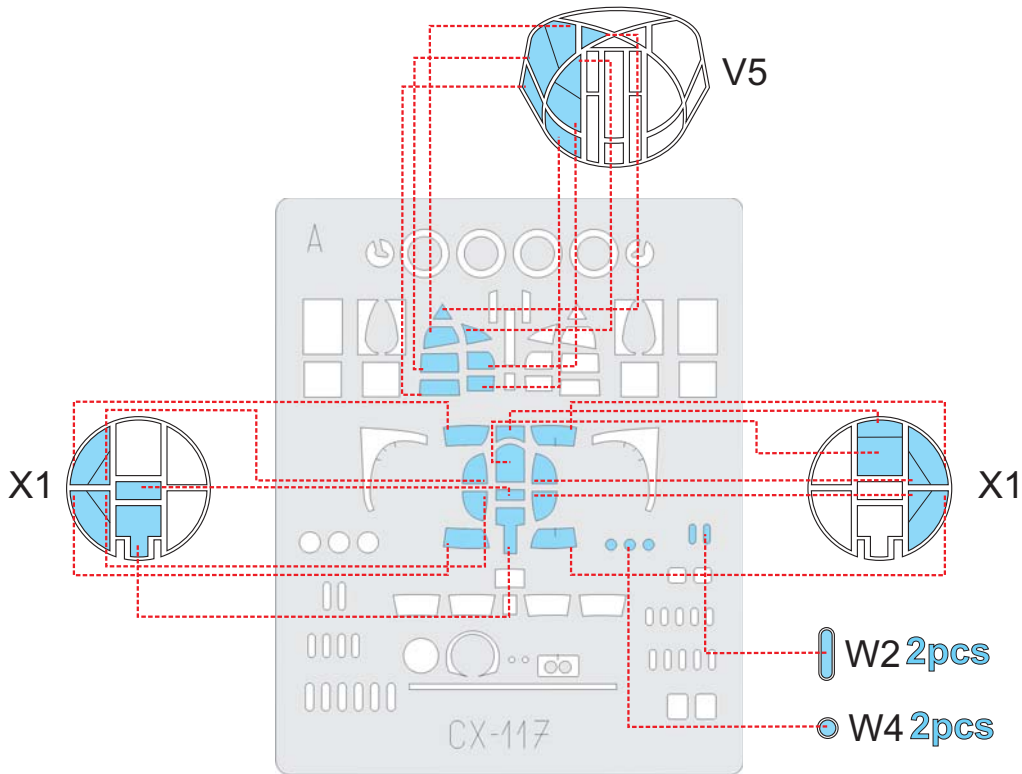

eduard
MASK

CX117

LANCASTER B Mk.I/Mk.III 1/72

The die-cut mask for accurate canopy frame painting of the
Hasegawa 1/72 KIT

 - LIQUID MASK
MASCOL

 - LIQUID MASK
MASCOL

 - LIQUID MASK
MASCOL