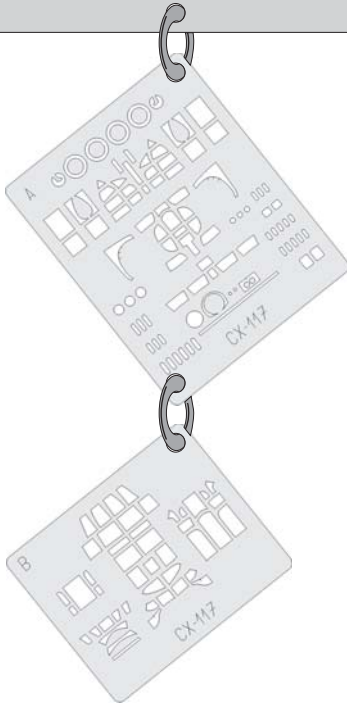

eduard
MASK

CX117

LANCASTER B Mk.I/Mk.III 1/72

The die-cut mask for accurate canopy frame painting of the
Hasegawa 1/72 KIT

 - LIQUID MASK
MASCOL

 - LIQUID MASK
MASCOL

 - LIQUID MASK
MASCOL