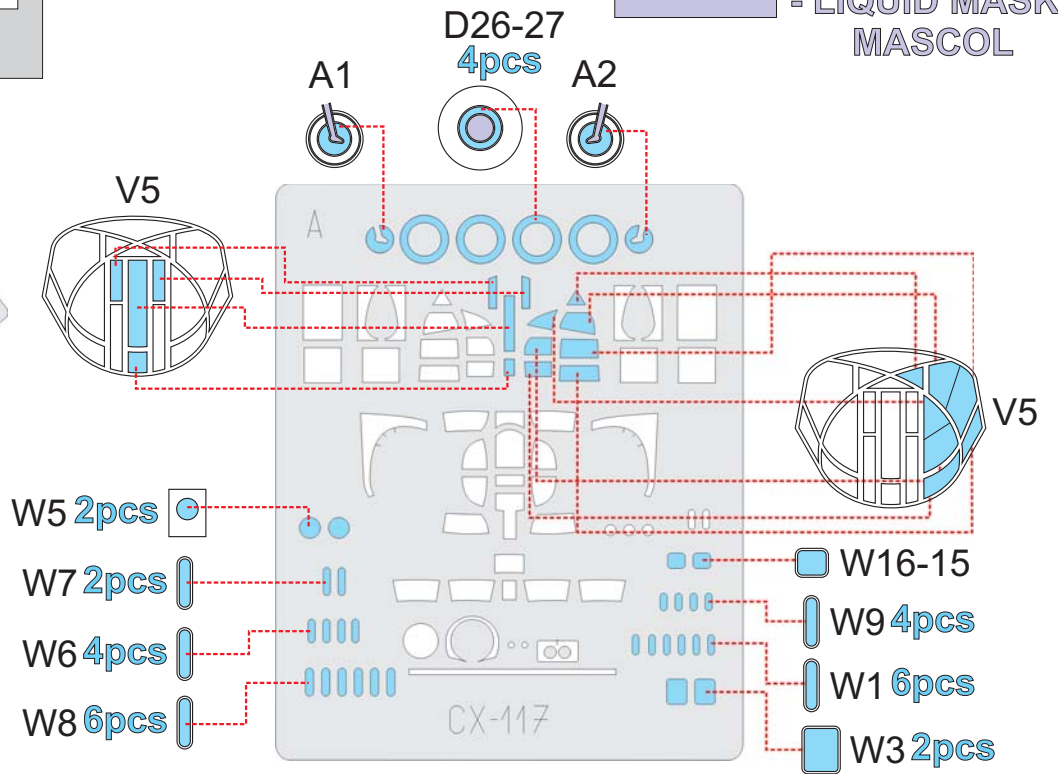

eduard
MASK

CX117

LANCASTER B Mk.I/Mk.III 1/72

The die-cut mask for accurate canopy frame painting of the
Hasegawa 1/72 KIT

 - LIQUID MASK
MASCOL

 - LIQUID MASK
MASCOL

 - LIQUID MASK
MASCOL