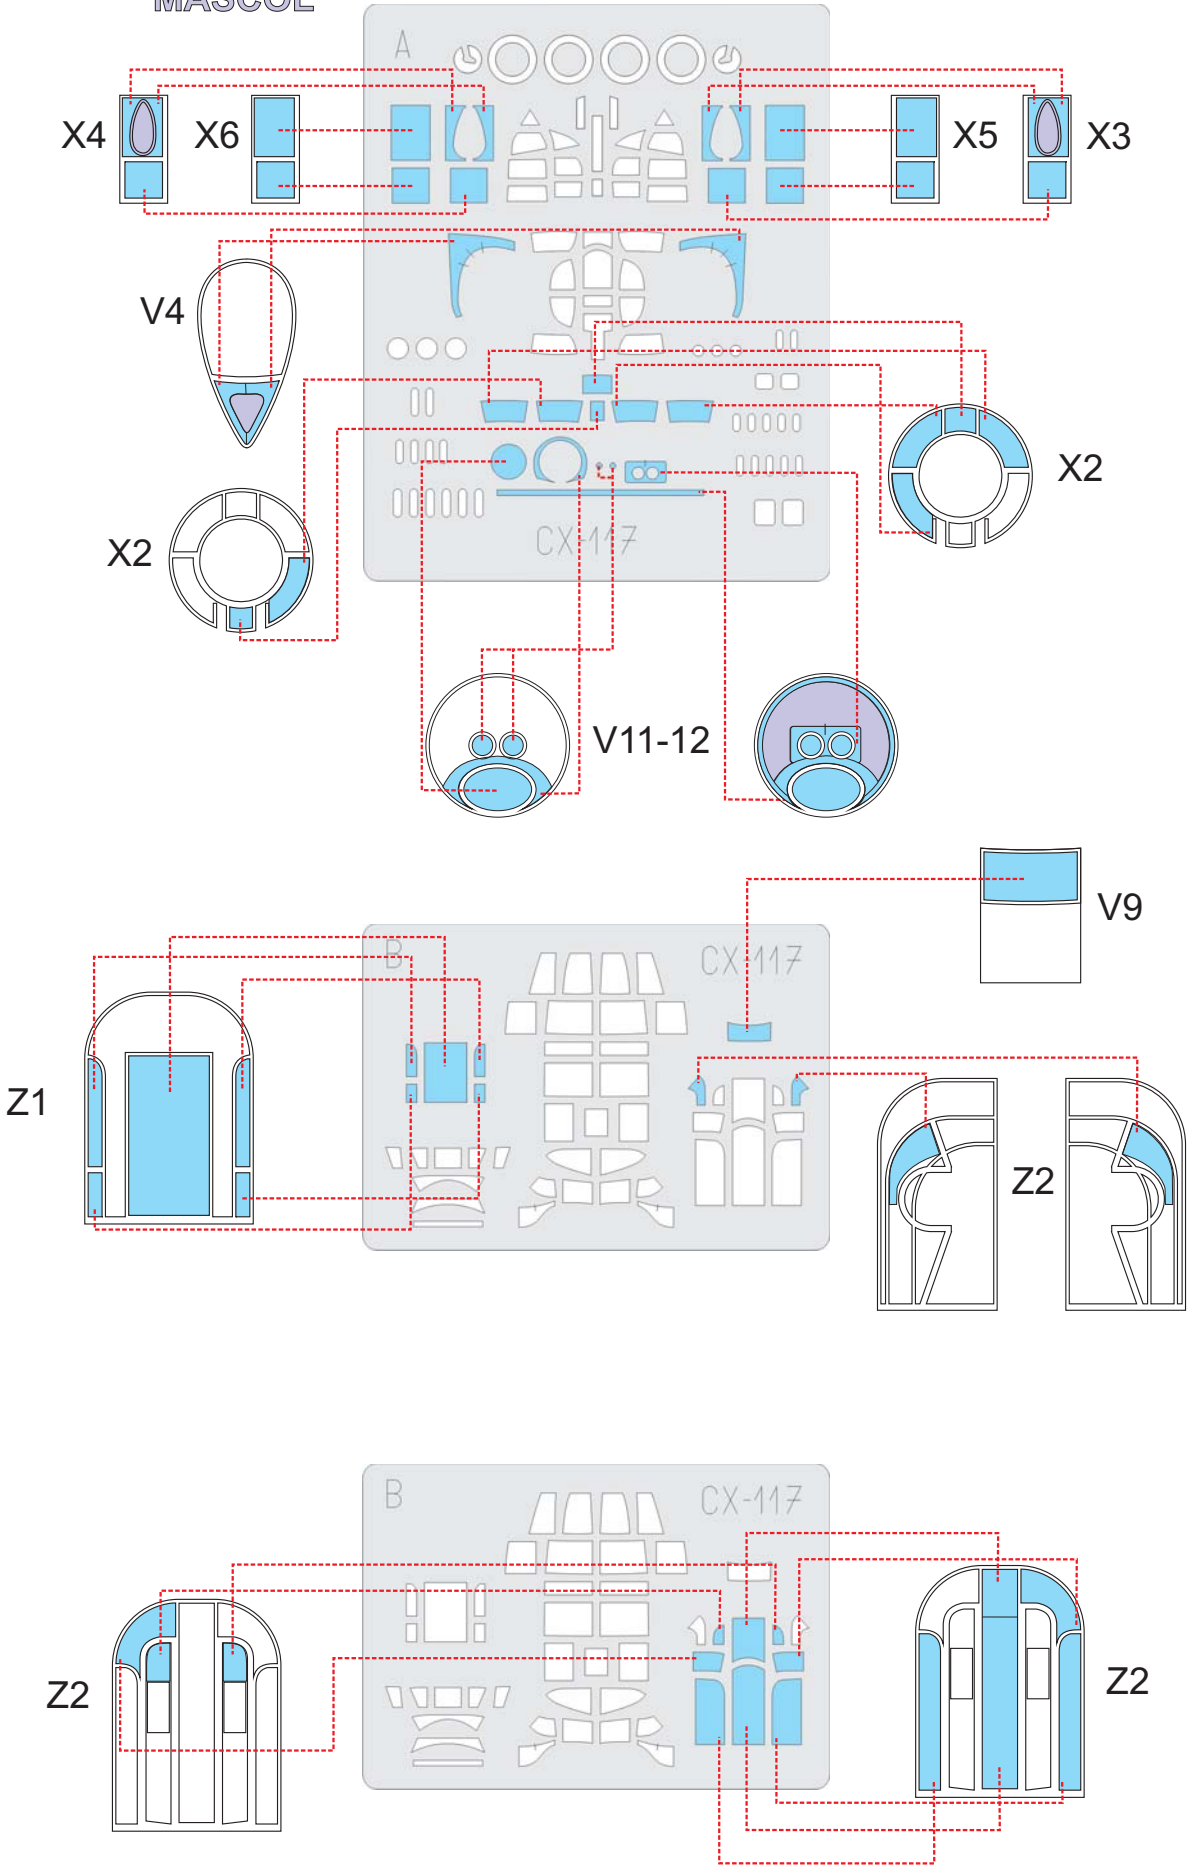

eduard
MASK

CX117

LANCASTER B Mk.I/Mk.III 1/72

The die-cut mask for accurate canopy frame painting of the
Hasegawa 1/72 KIT

 - LIQUID MASK
MASCOL

 - LIQUID MASK
MASCOL

 - LIQUID MASK
MASCOL