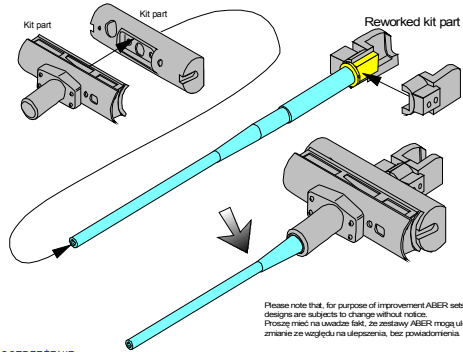

**German 50 mm KwK 39 L/60
Pz.Kpfw.III, Ausf. J late, L, M Barrel
(TAMIYA model)**

(Lufa do czołgu Panzer III J późny, L, M)

1/35 scale update

ABER®

35 L-33

WWW.ABER.NET.PL

Made in Poland © 2004

WARNING

OSTRZEŻENIE